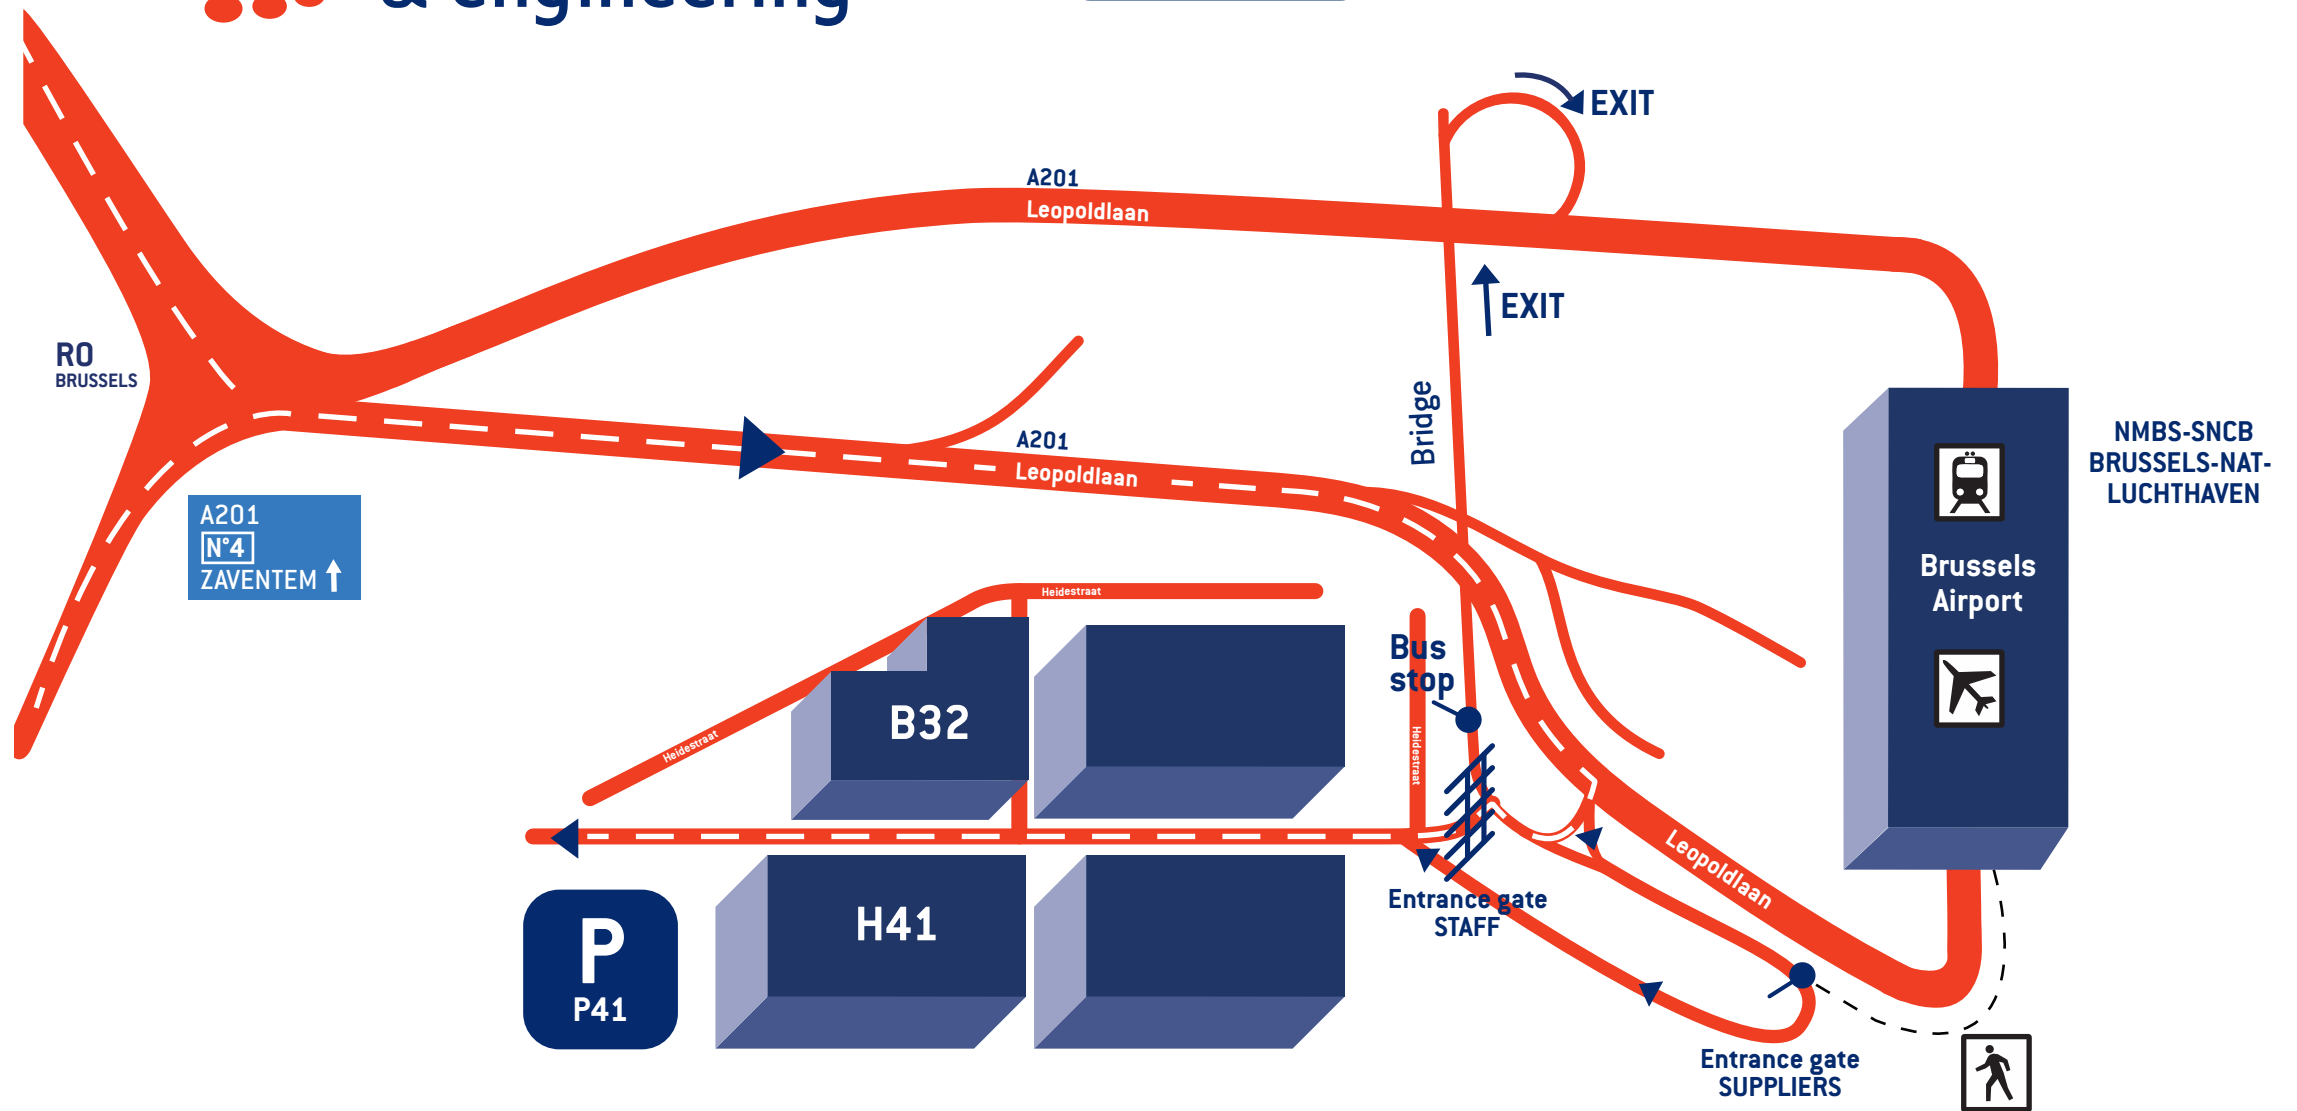

**maintenance
& engineering**

ROAD MAP

- RO (Ring around Brussels) take exit 4 "A201 - ZAVENTEM"
- SUPPLIERS: Follow exit "Techn-South", take right turn toward entrance gate, ring the bell, turn right after entrance gate
- STAFF: Follow "Techn-North" and right turn, cross this road towards the entrance gate, access with BAC badge
- Parking "P41" is 500 meter further on the left side just aft Hangar 41

Maintenance & Engineering ffl Brussels Airport
Technical Complex South
Building 32, 4th floor and Hangar 41
1930 Zaventem - BELGIUM
GPS: N +50° 53' 36" ffl E +4° 28' 43"